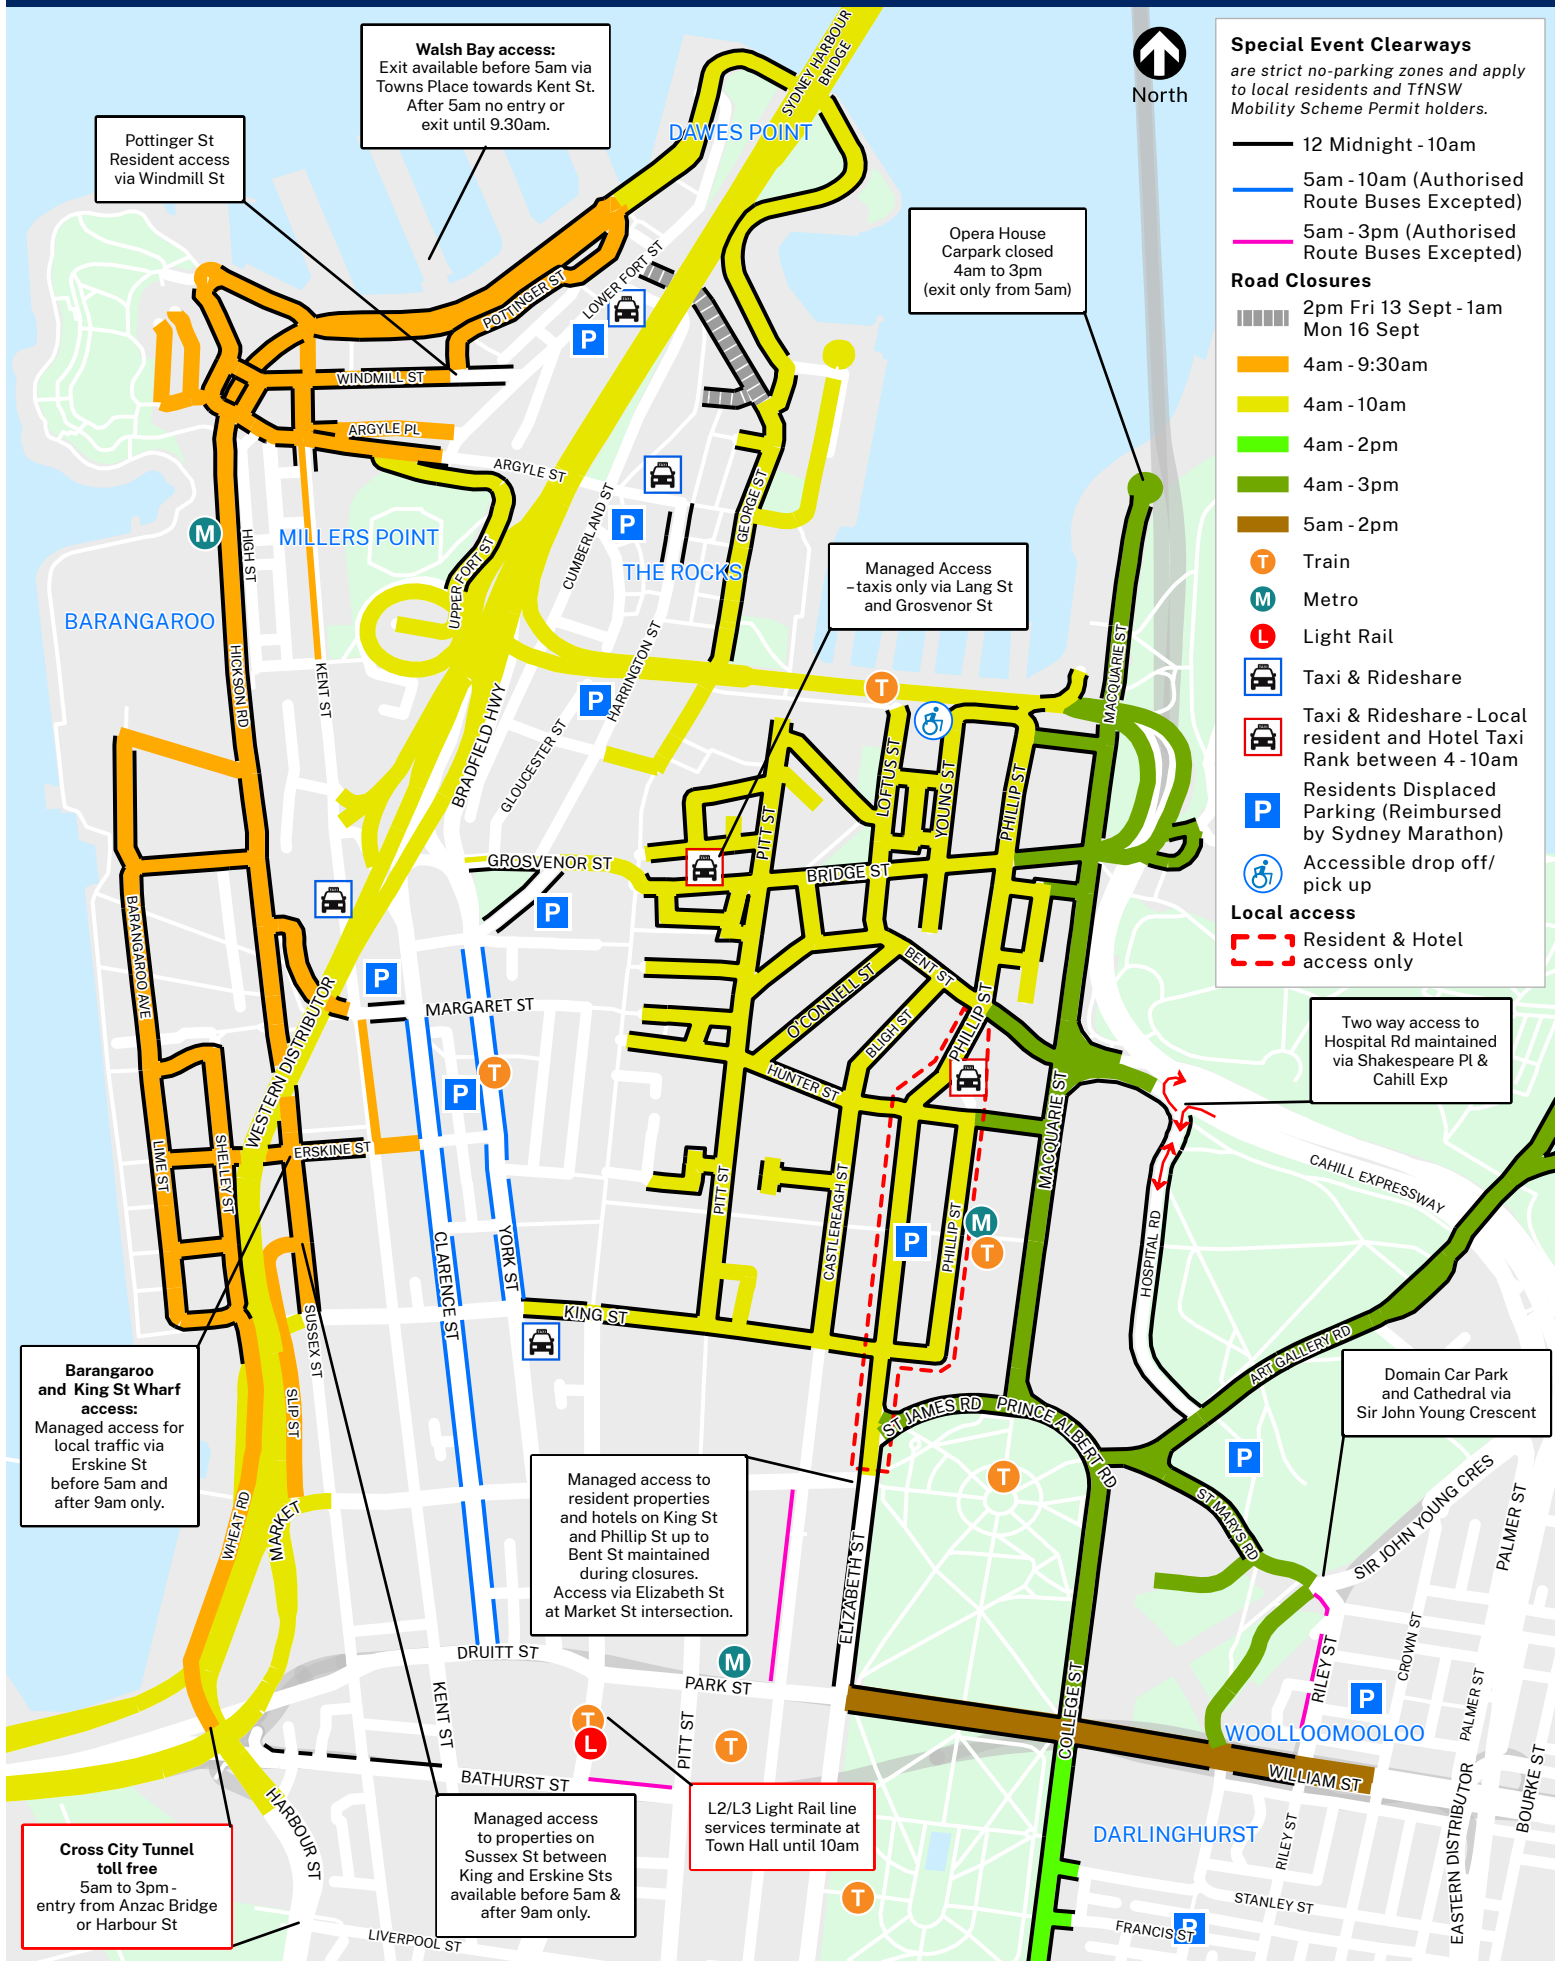

Sydney Marathon - Sunday 15 September 2024

CBD West and North – Local Access Arrangements

Visit livetraffic.com for more details. Visit transportnsw.info to plan your trip.